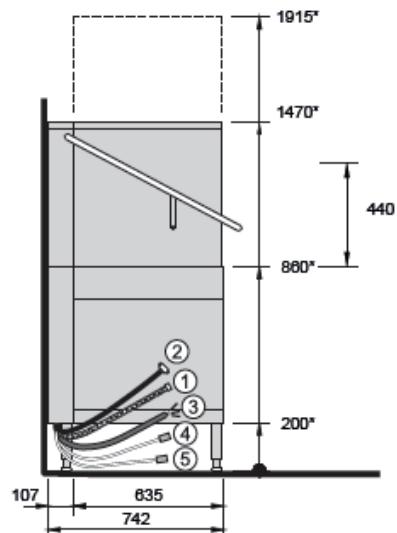

PRODUCT ADVANTAGES

- Easy-to-use electronic controls with 2 cycles - 60 & 90 seconds
- Electronic temperature gauges
- Suitable for all dish & glass washing applications. Useable chamber height of 440mm. Able to wash 1/1 GN pans when using optional open ended tray racks
- Low 2.8 litres per cycle rinse volume dish / glasswasher with Rinse Pump to guarantee rinse volume and pressure
- Fully enclosed 4 sided hood design - avoiding loss of energy / steam
- Optimum hygienic - deep drawn tank with coved corners (no welds) and SELF-CLEANING CYCLE
- Stainless steel wash and rinse arm with patented WIDE ANGLE FAN nozzle to maximise wash & rinse performance
- Wash pump inlet strainer to ensure machine reliability
- Includes chemical dispensers, fill hose, power lead & pump-out drain for quick & easy installation
- Includes 1 x plate rack & 1 x cutlery holder
- Back flow prevention device as standard to meet Watermark Approval & ATS 5200.101
- MADE IN GERMANY

TECHNICAL DATA

Wash tank temperature	55 - 65°C
Rinse water temperature (booster tank)	Minimum 82°C
Low tempe cut-out (thermostop) activated	Yes
Cycle times	1. 60sec. 2. 90sec.
Water consumption	2.8 litres
Tank capacity	21 litres
Tank heating	2.5 kW
Power supply	425/50/3
Booster loading	6.2 kW
Total loading	7.1 kW
Pump capacity	0.7 kW
Loading height	440 mm
Bench to bench - internal dimension	628 mm

DIMENSIONAL DRAWING

CONNECTIONS

① Drain hose	2,000 mm ID 20 / OD 25
② Supply hose	2,000 mm R 3/4"
Required flow rate	5 l/min
Flow pressure	0.5 (0.8 with softener)- 6 bar
Max. supply water temperature	60 °C
③ Power cord	2,500 mm
Supply hose for	
④ Detergent	2,000 mm
⑤ Rinse aid	2,000 mm