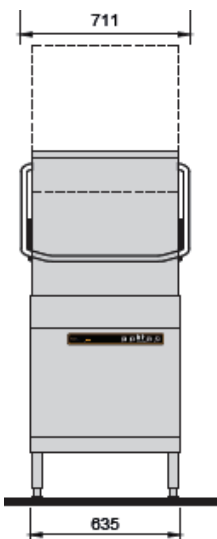

PRODUCT ADVANTAGES

- Easy-to-use electronic controls with 2 cycles - 60 & 90 seconds
- Electronic temperature gauges
- Suitable for all dish & glass washing applications. Useable chamber height of 440mm. Able to wash 1/1 GN pans when using optional open ended tray racks
- Low 2.8 litres per cycle rinse volume dish / glasswasher with Rinse Pump to guarantee rinse volume and pressure
- Fully enclosed 4 sided hood design - avoiding loss of energy / steam
- Optimum hygienic - deep drawn tank with coved corners (no welds) and SELF-CLEANING CYCLE
- Stainless steel wash and rinse arm with patented WIDE ANGLE FAN nozzle to maximise wash & rinse performance
- Wash pump inlet strainer to ensure machine reliability
- Includes chemical dispensers, fill hose, power lead & pump-out drain for quick & easy installation
- Includes 1 x plate rack & 1 x cutlery holder
- Back flow prevention device as standard to meet Watermark Approval & ATS 5200.101
- MADE IN GERMANY

TECHNICAL DATA

Wash tank temperature	55 - 65°C
Rinse water temperature (booster tank)	Minimum 82°C
Low tempe cut-out (thermostop) activated	Yes
Cycle times	1. 60sec. 2. 90sec.
Water consumption	2.8 litres
Tank capacity	21 litres
Tank heating	2.5 kW
Power supply	425/50/3
Booster loading	6.2 kW
Total loading	7.1 kW
Pump capacity	0.7 kW
Loading height	440 mm
Bench to bench - internal dimension	628 mm

DIMENSIONAL DRAWING

CONNECTIONS

① Drain hose	2,000 mm ID 20 / OD 25
② Supply hose	2,000 mm R 3/4"
Required flow rate	5 l/min
Flow pressure	0.5 (0.8 with softener)- 6 bar
Max. supply water temperature	60 °C
③ Power cord	2,500 mm
Supply hose for	
④ Detergent	2,000 mm
⑤ Rinse aid	2,000 mm