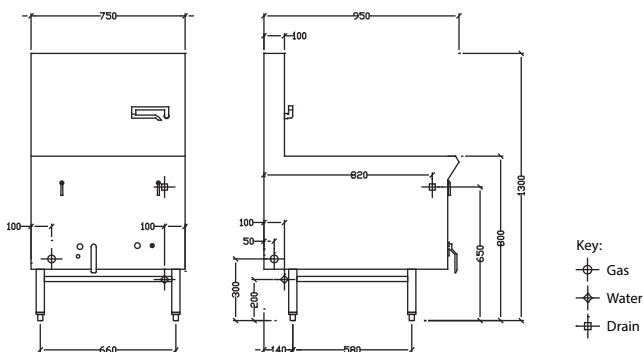

YC 750mm Yum Cha Steamer

Technical Specifications for YC-1

- Powerful Mongolian burner for maximum steam output
- 7 hole steamer plate suitable for bamboo baskets
- Water cooling system to preserve unit longevity
- Cast iron ring with Fiberfrax insulation
- Durable Zinc-aluminum Alloy burner handle
- Laundry arm controlled by quarter turn lever
- 304 grade high quality stainless steel panels
- 15 month 'Platinum Warranty'
- Easy to clean and service

Steamer

- 115mj 32 jet mongolian burner with piezo, pilot & FFD
- Water deck cooling system
- 1.5mm 304 stainless steel 7 hole steamer plate
- 1.2mm 304 stainless steel pot & skirting
- Water deck cooling system
- Quarter turn water control lever
- Rear laundry arm with front panel controls
- Front gutter design for easier cleaning
- Zinc-aluminium Alloy burner handle

Overall Construction

- Welded steel frame construction
- Cast iron ring with Fiberfrax Durablanket insulation
- Double flanged watertight gasket seal
- Rear flue system to aid combustion
- 1.2mm 304 stainless steel deck, front cover & splashback
- 0.7mm 304 stainless steel side panels and undertrays
- 10mm ceramic insulation board under top deck
- 25mm Fibertex Rockwool insulation in front & side panels
- 38mm stainless steel tube legs with adjustable feet

Dimensions

- 750mm x 950mm x 1300mm H
- Working height 800mm
- Weight 112kg
- Packed dimensions 830mm x 1025mm x 1460mm H
- Packed weight 142kg

Connections

- Gas 3/4" BSP male
- Gas 100mm from left, 50mm from rear, 300mm from floor (regulator connected inside front cover)
- Supplied with gas regulator (specify Nat or LP on order)
- Water inlet 1/2" copper tube
- Water 100mm from right, 100 mm from rear, 200mm floor
- Drain 2" BSP male
- Drain 100mm from right, 130mm from front, 650mm floor