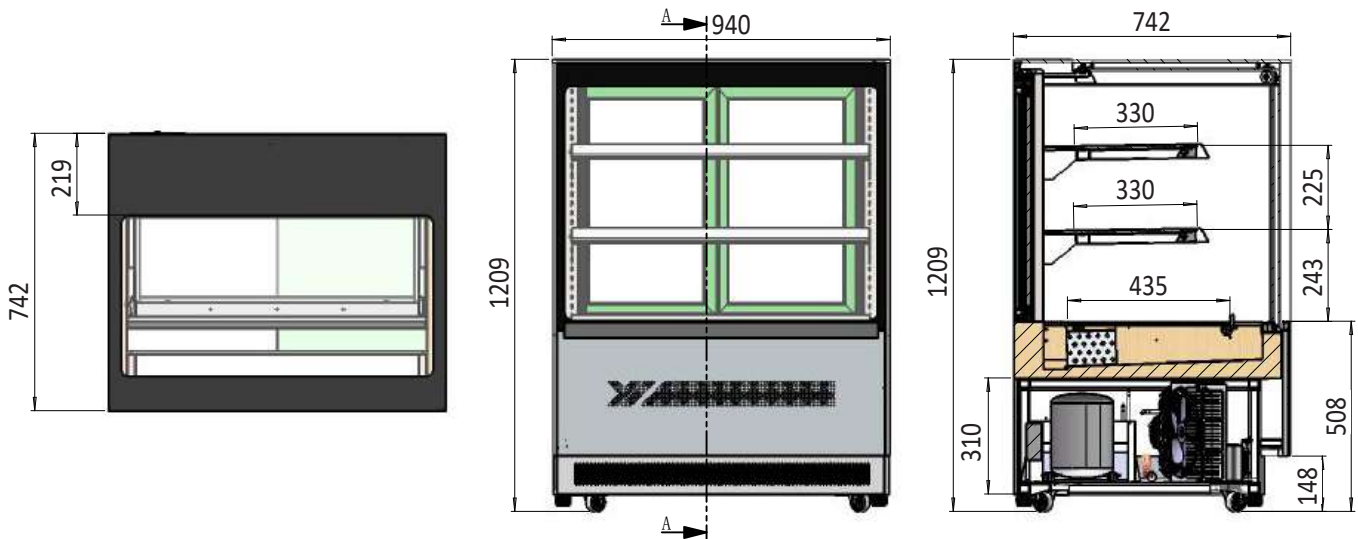

Upright Square Cake Showcase

900mm: DF097F
1200mm: DF127F

Upright Square Cake Showcase

1500mm: DF157F
1700mm: DF177F

FEATURES

- *Stylish Square glass cake displays*
- *Available in 900/1200/1500/1700 width sizes*
- *Comes with 2 shelves*
- *Sliding removable back doors*
- *Keep your products cool*
- *Works 2-8 degrees*
- *Italian Digital controls*
- *SECOP compressor*
- *LED lights*
- *Heated glass to remove condensation*
- *Fitted with castors for easy mobility*
- *MEPS approved*
- *2 years parts & labour warranty*

CAKE SHOWCASES

INFORMATION	DF097F	DF127F	DF157F	DF177F
Capacity	290L	395L	497L	570L
Power	510W	700W	800W	920W
Voltage	220~240V/50Hz	220~240V/50Hz	220~240V/50Hz	220~240V/50Hz
Working Temp	+2°C~+8°C	+2°C~+8°C	+2°C~+8°C	+2°C~+8°C
Ambient Temp	43°C	43°C	43°C	43°C
Dimensions(mm)	W900 x D742 x H1200,201kg	W1200 x D742 x H1200,232kg	W1500 x D742 x H1200,262kg	W1700 x D742 x H1200,313kg
Packaging Dimensions(mm)	W960 x D800 x H1320,232kg	W1260 x D800 x H1320,273kg	W1560 x D800 x H1320,310kg	W1760 x D800 x H1320,383kg
RRP	\$3,785.00	\$4,139.00	\$4,829.00	\$5,059.00