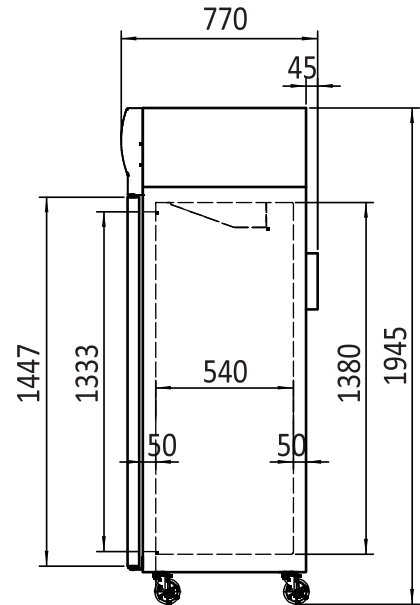

COMPACT GLASS DOOR REFRIGERATORS / FREEZERS

YCF9401

YCF9407