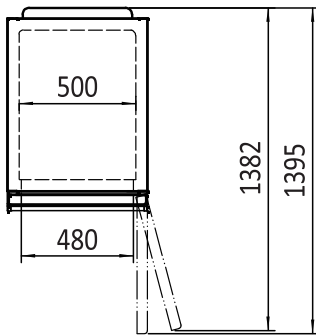

COMPACT GLASS DOOR REFRIGERATORS / FREEZERS

YCF9401

YCF9407