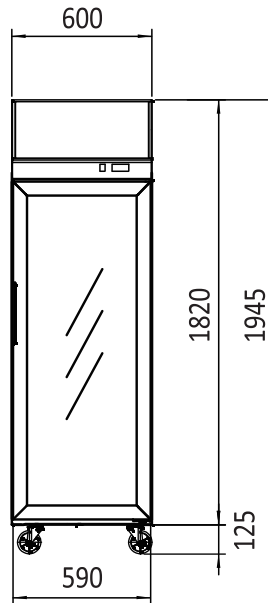

COMPACT GLASS DOOR REFRIGERATORS / FREEZERS

YCF9401

YCF9407