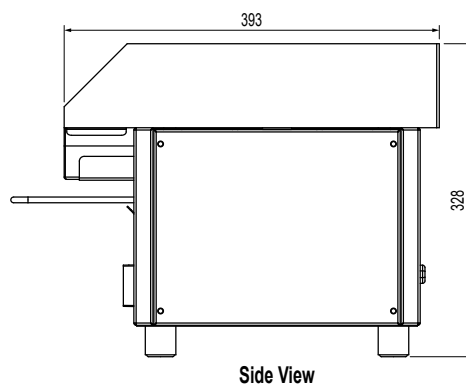

Product Information:

- Combination countertop griddle with toaster under
- Toasting rack with adjustable height settings
- Integrated splashback
- Grease channel to front of plate drains to removable side grease tray
- Thermostat control from 40°C to 285°C
- Easy to clean removable crumb tray

Specifications:

Model	W.GDT65
Height	330mm
Width	570mm
Depth	450mm
Weight	21kg
Power	3.2kW
	15A plug & lead fitted

Due to continuous product research and development, the information contained herein is subject to change without notice.