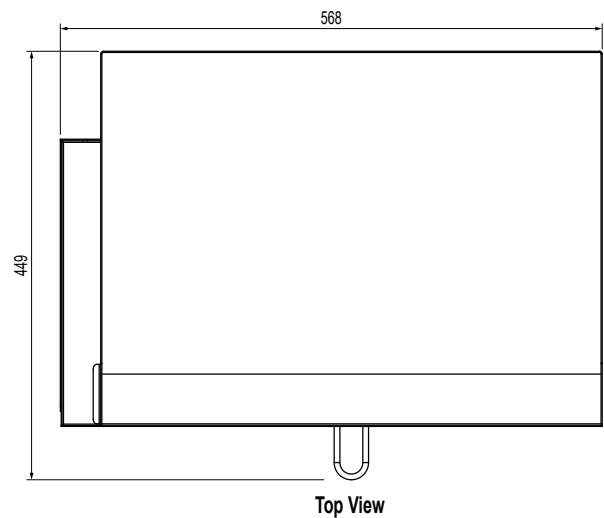

Product Information:

- Combination countertop griddle with toaster under
- Toasting rack with adjustable height settings
- Integrated splashback
- Grease channel to front of plate drains to removable side grease tray
- Thermostat control from 40°C to 285°C
- Easy to clean removable crumb tray

Specifications:

Model	W.GDT65
Height	330mm
Width	570mm
Depth	450mm
Weight	21kg
Power	3.2kW
	15A plug & lead fitted

Due to continuous product research and development, the information contained herein is subject to change without notice.