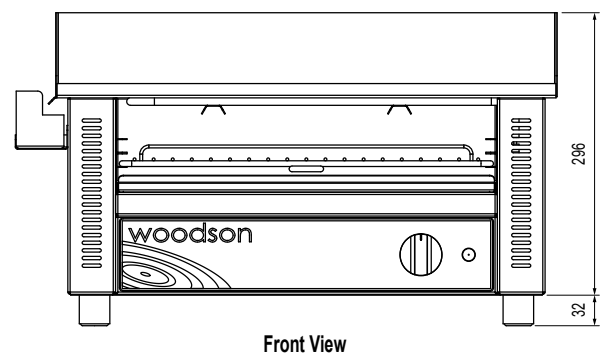

Griddle Toaster

W.GDT65

If extra versatility is what you are after, the Woodson griddle toaster is just the unit for you.

Similar to the Woodson griddle, this unit is available with the additional rack toaster, effectively making use of the existing element to top toast bread and buns. There is now also an extra large griddle for even greater capacity cooking.

Product Information:

- Combination countertop griddle with toaster under
- Toasting rack with adjustable height settings
- Integrated splashback
- Grease channel to front of plate drains to removable side grease tray
- Thermostat control from 40°C to 285°C
- Easy to clean removable crumb tray

Specifications:

Model	W.GDT65
Height	330mm
Width	570mm
Depth	450mm
Weight	21kg
Power	3.2kW
	15A plug & lead fitted

Due to continuous product research and development, the information contained herein is subject to change without notice.