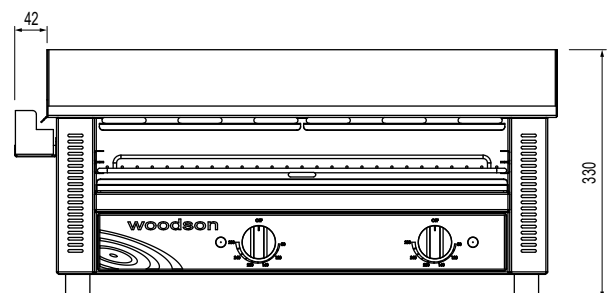

Product Information:

- Combination countertop griddle with toaster under
- Toasting rack with adjustable height settings
- Integrated splashback
- Grease channel to front of plate drains to removable side grease tray
- Thermostat control from 40°C to 285°C
- Twin thermostat control for two side-by-side elements
- Easy to clean removable crumb tray

Specifications:

Model	W.GDT75
Height	330mm
Width	720mm
Depth	630mm
Weight	21kg
Power	4.4kW
	20A plug & lead fitted

Top View

Side View

Front View

Due to continuous product research and development, the information contained herein is subject to change without notice.