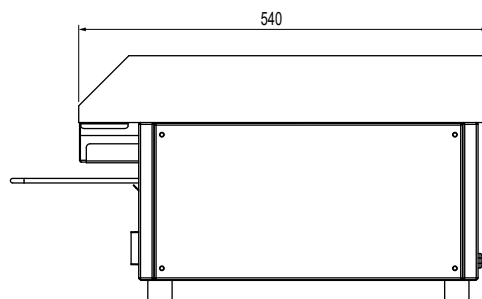

Product Information:

- Combination countertop griddle with toaster under
- Toasting rack with adjustable height settings
- Integrated splashback
- Grease channel to front of plate drains to removable side grease tray
- Thermostat control from 40°C to 285°C
- Twin thermostat control for two side-by-side elements
- Easy to clean removable crumb tray

Specifications:

Model	W.GDT75
Height	330mm
Width	720mm
Depth	630mm
Weight	21kg
Power	4.4kW
	20A plug & lead fitted

Top View

Side View

Front View

Due to continuous product research and development, the information contained herein is subject to change without notice.