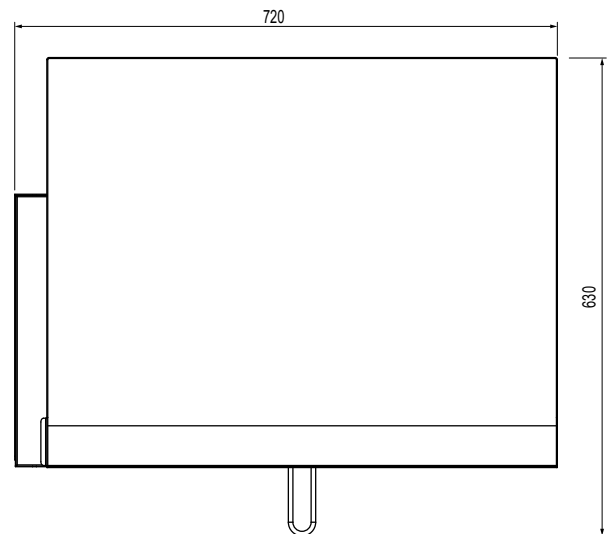

Product Information:

- Combination countertop griddle with toaster under
- Toasting rack with adjustable height settings
- Integrated splashback
- Grease channel to front of plate drains to removable side grease tray
- Thermostat control from 40°C to 285°C
- Twin thermostat control for two side-by-side elements
- Easy to clean removable crumb tray

Specifications:

Model	W.GDT75
Height	330mm
Width	720mm
Depth	630mm
Weight	21kg
Power	4.4kW
	20A plug & lead fitted

Top View

Side View

Front View

Due to continuous product research and development, the information contained herein is subject to change without notice.