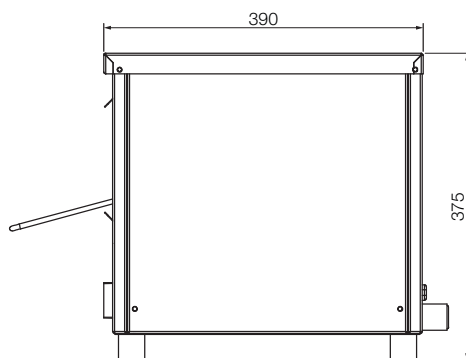

Specifications:

Model	W.GTQI15
Height	375mm
Width	725mm
Depth	536mm
Weight	22kg
Power	3.5kW
	15A plug & lead fitted
Capacity	15 Slice

Top View

Side View

Front View

Due to continuous product research and development, the information contained herein is subject to change without notice.