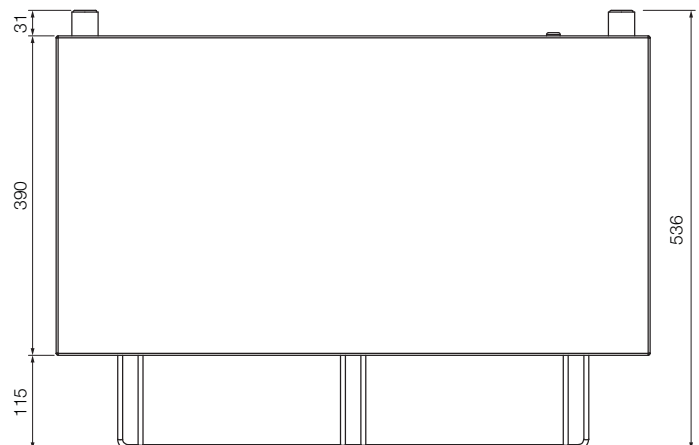

Specifications:

Model	W.GTQI15
Height	375mm
Width	725mm
Depth	536mm
Weight	22kg
Power	3.5kW
	15A plug & lead fitted
Capacity	15 Slice

Top View

Side View

Front View

Due to continuous product research and development, the information contained herein is subject to change without notice.