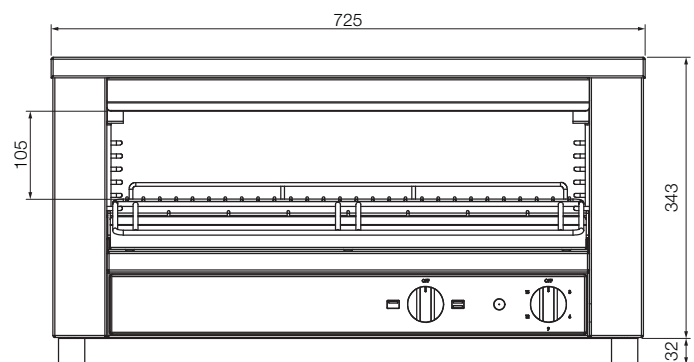

Specifications:

Model	W.GTQI15
Height	375mm
Width	725mm
Depth	536mm
Weight	22kg
Power	3.5kW
	15A plug & lead fitted
Capacity	15 Slice

Top View

Side View

Front View

Due to continuous product research and development, the information contained herein is subject to change without notice.