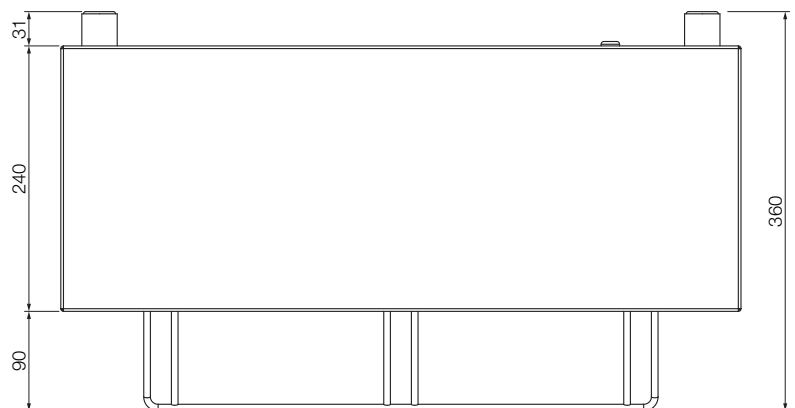

Specifications:

Model	W.GTQI4
Height	335mm
Width	615mm
Depth	360mm
Weight	16kg
Power	2.2kW
	10A plug & lead fitted
Capacity	4 Slice

Top View

Side View

Front View

Due to continuous product research and development, the information contained herein is subject to change without notice.