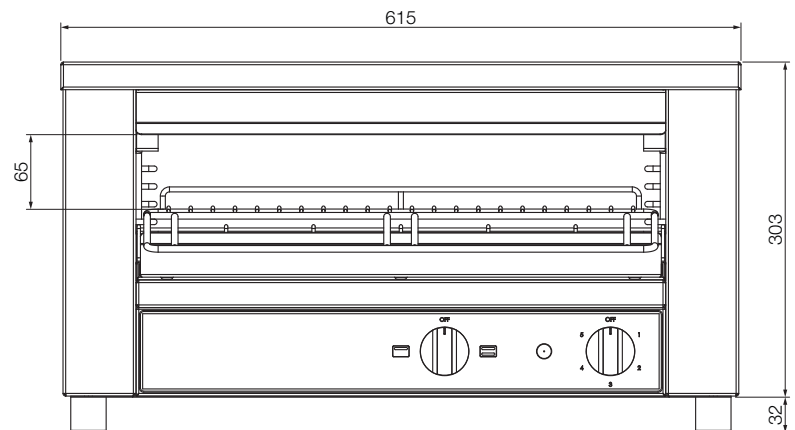

Specifications:

Model	W.GTQI4
Height	335mm
Width	615mm
Depth	360mm
Weight	16kg
Power	2.2kW
	10A plug & lead fitted
Capacity	4 Slice

Top View

Side View

Front View

Due to continuous product research and development, the information contained herein is subject to change without notice.