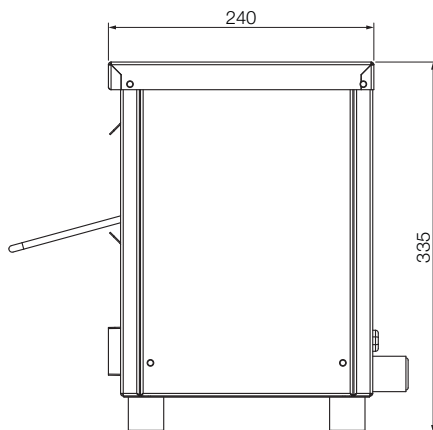

Specifications:

Model	W.GTQI4
Height	335mm
Width	615mm
Depth	360mm
Weight	16kg
Power	2.2kW
	10A plug & lead fitted
Capacity	4 Slice

Top View

Side View

Front View

Due to continuous product research and development, the information contained herein is subject to change without notice.