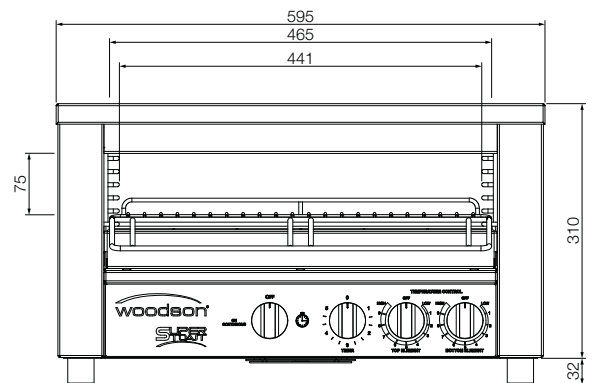

Front View

Due to continuous product research and development, the information contained herein is subject to change without notice.

Revision: 27/05/2019

www.stoddart.com.au

www.stoddart.co.nz