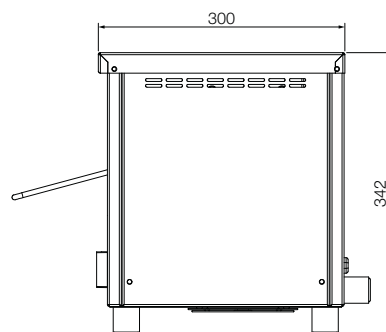

Supertoast Toaster Griller

W.GTQI18S.10 / W.GTQI18S.15

The Woodson Supertoast is essential to get that perfect toast on all your open snacks. The Supertoast is an efficient, dependable, and cost effective unit that completes any commercial kitchen.

With a rapid 15 second start-up time, 5 minute timer and exceptional even heat distribution on both top and bottom chrome-plated toasting racks, costly and lengthy heat up times have been eliminated, while making multi-tasking easy

Product Information:

- Energy efficient 'instant' heat glass infrared elements
- Fast, exceptionally even grilling and toasting
- Timer controlled operation
- Select top & bottom or top only heat
- Multiple position slides and rack for safer loading
- Easy to clean removable crumb tray
- Stainless steel construction
- Available in 10/15 Amp models
- Variable top and bottom independent temperature controls
- 5 minute timer with bypass switch for continuous operation

Specifications:

Model W.GTQI8S.10
Height 342mm
Width 595mm
Depth 436mm
Weight 18kg
Power 2.4kW
10A plug & lead fitted
Capacity 8 Slice

Model W.GTQI8S.15
Height 342mm
Width 595mm
Depth 436mm
Weight 18kg
Power 3.6kW
15A plug & lead fitted
Capacity 8 Slice

Side View

Due to continuous product research and development, the information contained herein is subject to change without notice.

Revision: 27/05/2019

www.stoddart.com.au

www.stoddart.co.nz