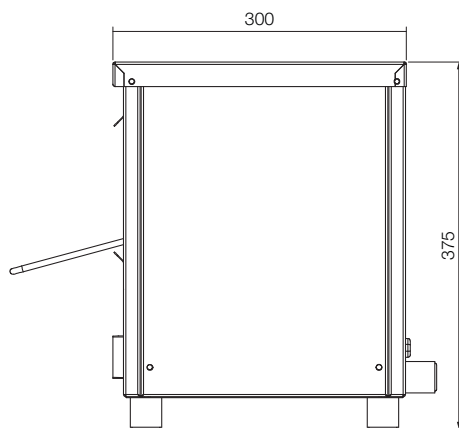

Specifications:

Model	W.GTQI8
Height	375mm
Width	615mm
Depth	436mm
Weight	18kg
Power	3.3kW
	15A plug & lead fitted
Capacity	8 Slice

Top View

Side View

Front View

Due to continuous product research and development, the information contained herein is subject to change without notice.