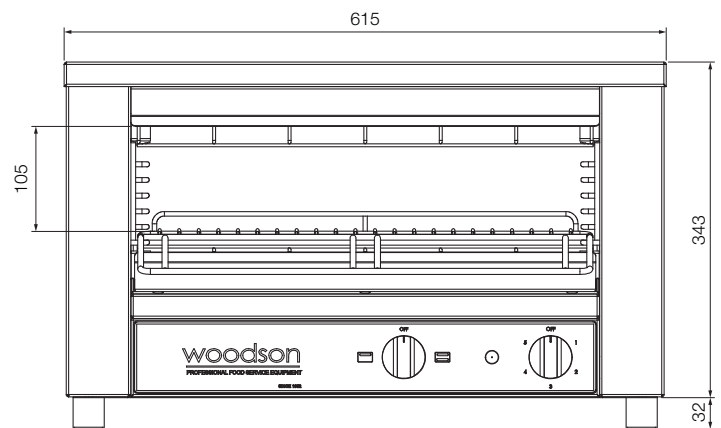

Specifications:

Model	W.GTQI8
Height	375mm
Width	615mm
Depth	436mm
Weight	18kg
Power	3.3kW
	15A plug & lead fitted
Capacity	8 Slice

Top View

Side View

Front View

Due to continuous product research and development, the information contained herein is subject to change without notice.