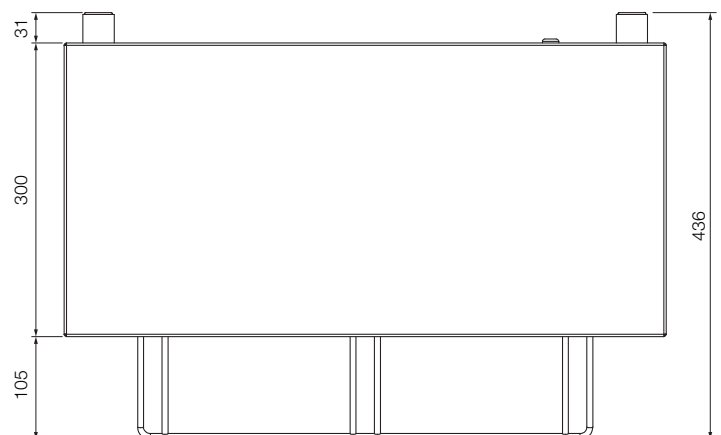

Specifications:

Model	W.GTQI8
Height	375mm
Width	615mm
Depth	436mm
Weight	18kg
Power	3.3kW
	15A plug & lead fitted
Capacity	8 Slice

Top View

Side View

Front View

Due to continuous product research and development, the information contained herein is subject to change without notice.