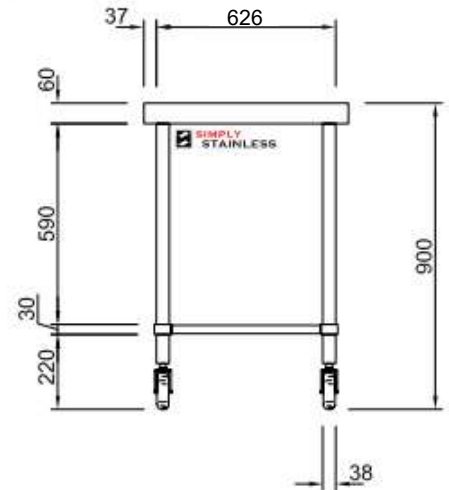

SIMPLY STAINLESS

www.simplystainless.com

Modular sinks tables and shelves

FRONT ELEVATION

SPECIFICATION	
Tops	1.2mm gauge, high quality stainless steel, no. 4 finish, studs under for fixing accessories
Core	3mm zincalume, marine grade protective paint
Frames	38mm round stainless steel tube, satin polished, machined collars, 100mm lockable castors
Undershelves	1.2mm gauge, high quality stainless steel, no. 4 finish, top hat stiffening with channels

03.07	MOBILE (ISLAND) BENCH	
	Product Code	Dimensions
	03.7.0600	600mm x 700mm x 900mm
	03.7.0900	900mm x 700mm x 900mm
	03.7.1200	1200mm x 700mm x 900mm
	03.7.1500	1500mm x 700mm x 900mm
	03.7.1800	1800mm x 700mm x 900mm
	03.7.2100	2100mm x 700mm x 900mm
	03.7.2400	2400mm x 700mm x 900mm