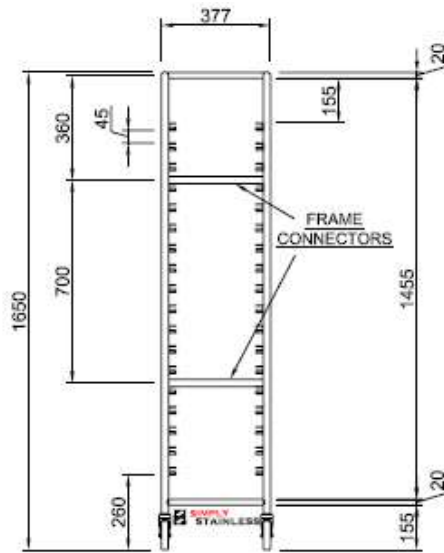

SIMPLY STAINLESS

www.simplystainless.com

Modular sinks tables and shelves

SPECIFICATION	
Frames	Fully welded 25mm stainless tube, Lockable castors 100mm
Runners	1.2mm gauge, fully welded

16	2 AND 3 TIER TROLLEY	
	Product Code	Dimensions
	16.2/1	581mm x 680mm x 1650mm
	16.1/1	377mm x 570mm x 1650mm