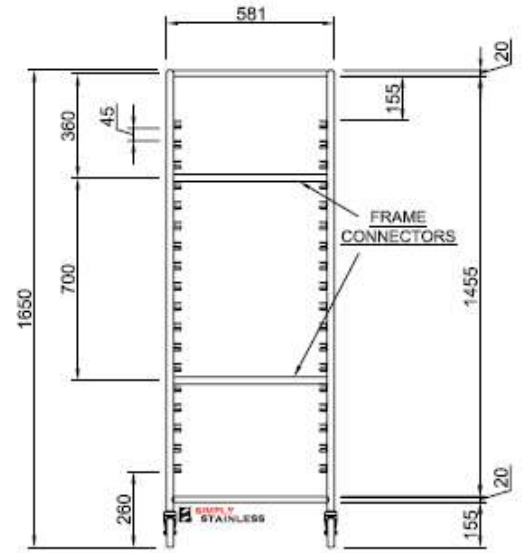

SIMPLY STAINLESS

www.simplystainless.com

Modular sinks tables and shelves

SPECIFICATION	
Frames	Fully welded 25mm stainless tube, Lockable castors 100mm
Runners	1.2mm gauge, fully welded

16	2 AND 3 TIER TROLLEY	
	Product Code	Dimensions
	16.2/1	581mm x 680mm x 1650mm
	16.1/1	377mm x 570mm x 1650mm