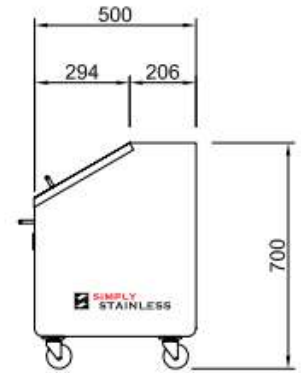

SIMPLY STAINLESS

www.simplystainless.com

Modular sinks tables and shelves

SPECIFICATION	
Bin	1.2mm gauge, high quality stainless steel, no. 4 finish, 75mm castors (locking and non locking), ingredient information slip, 100 litre capacity

26	INGREDIENT BIN	
	Product Code	Dimensions
	26.BIN	500mm x 500mm x 700mm