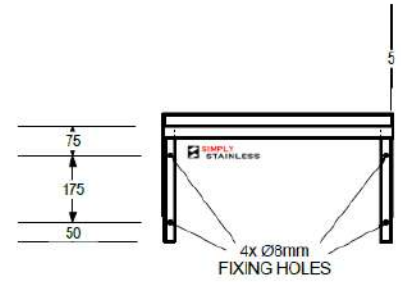

SIMPLY STAINLESS

www.simplystainless.com

Modular sinks tables and shelves

SPECIFICATION	
Tops	1.2mm gauge, high quality stainless steel, no. 4 finish, Safe edge to exposed edges
Frames	25mm Square tube, 3mm Stainless flat bar, pre drilled holes

28	MICROWAVE SHELF	
	Product Code	Dimensions
	28.MW.0450	450mm x 600mm
	28.MW.0580	580mm x 600mm