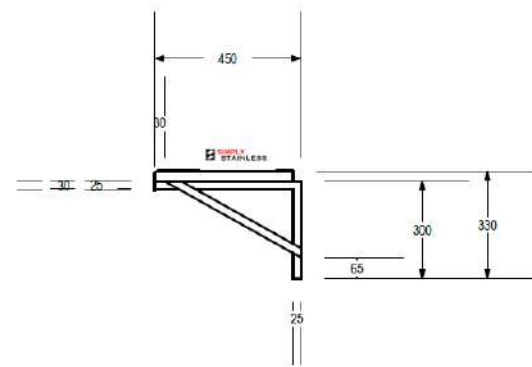

SIMPLY STAINLESS

www.simplystainless.com

Modular sinks tables and shelves

SPECIFICATION	
Tops	1.2mm gauge, high quality stainless steel, no. 4 finish, Safe edge to exposed edges
Frames	25mm Square tube, 3mm Stainless flat bar, pre drilled holes

28	MICROWAVE SHELF	
	Product Code	Dimensions
	28.MW.0450	450mm x 600mm
	28.MW.0580	580mm x 600mm