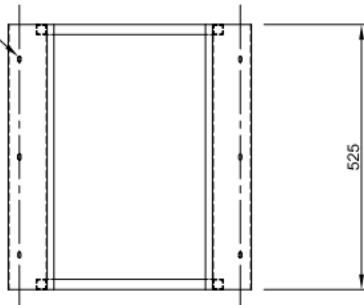

# SIMPLY STAINLESS

www.simplystainless.com

Modular sinks tables and shelves

SLOTS IN TOP  
PICK UP ON STUDS  
UNDER BENCH

SPECIFICATION	
Runners	1.2mm gauge, high quality stainless steel, no. 4 finish
Frames	20 x 20 x 1.2 stainless steel tube

35	Gastronorm Dish Cassette	
	Product Code	Dimensions
	35.GDC	330mm x 525mm x 630mm