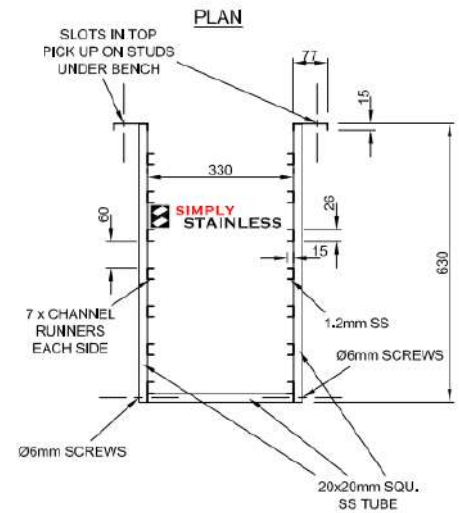

# SIMPLY STAINLESS

www.simplystainless.com

Modular sinks tables and shelves

SLOTS IN TOP  
PICK UP ON STUDS  
UNDER BENCH

SPECIFICATION	
Runners	1.2mm gauge, high quality stainless steel, no. 4 finish
Frames	20 x 20 x 1.2 stainless steel tube

35	Gastronorm Dish Cassette	
	Product Code	Dimensions
	35.GDC	330mm x 525mm x 630mm