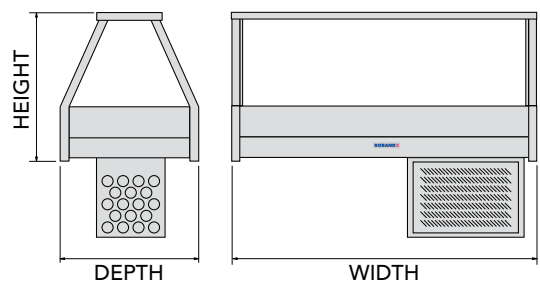

SPECIFICATIONS

MODEL	NO. OF PANS	POWER Watts[^]	CURRENT Amps	DIMENSIONS w x d x h (mm)
REFRIGERATED COLD PLATE & CROSS FIN COIL				
ERX23RD	6	530	2.3	1030 x 615 x 675
ERX24RD	8	625	2.7	1355 x 615 x 675
ERX25RD	10	815	3.5	1680 x 615 x 675
ERX26RD	12	815	3.5	2005 x 615 x 675
COLD PLATE & CROSS FIN COIL - PIPED & FOAMED ONLY (NO MOTOR)				
EFX23RD	6	30	0.2	1030 x 615 x 675
EFX24RD	8	45	0.3	1355 x 615 x 675
EFX25RD	10	45	0.3	1680 x 615 x 675
EFX26RD	12	45	0.3	2005 x 615 x 675

[^]Nominal ref. capacity.

Note: RD signifies roller doors included. EFX units are piped and foamed for remote installation and include control panel, thermometer & light and a cage to hold a refrigeration unit (refrigeration unit is not included for EFX range).

Roband food display bars are designed to accommodate pans available from Roband Australia. Although other brands of pans may fit, this is not guaranteed due to variations in other manufacturers' pans.