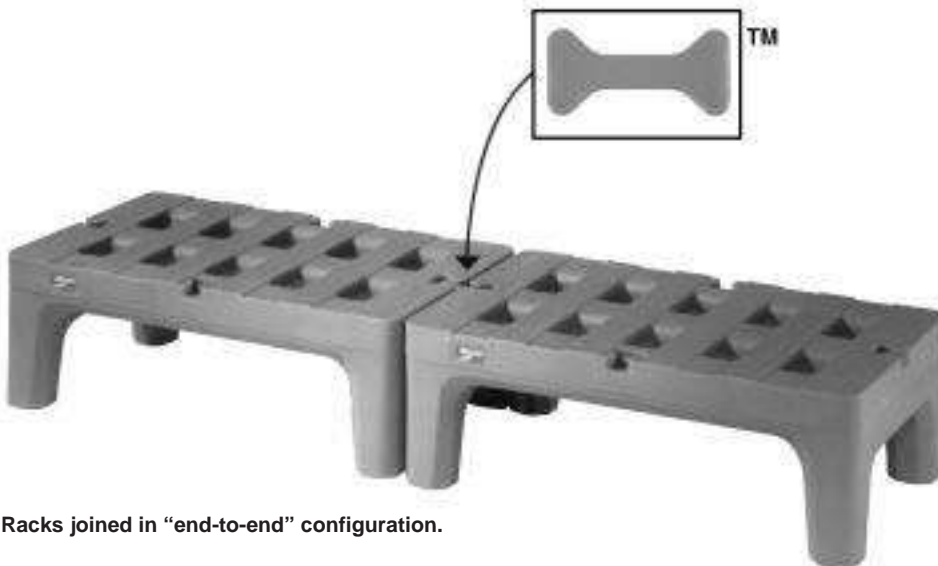

Item# _____

Job _____

Metro Bow Tie™ Dunnage Racks

METRO BOW TIE™ DUNNAGE RACKS

- **Versatile:** Racks join together easily without tools in “end-to-end” and “back-to-back” configurations with the exclusive bow-tie™ feature.
- **Durable:** Rust and corrosion proof polymer construction.
- **Strong:** Heavy-duty construction gives racks the strength to hold up to 3,000 lbs. per unit.
- **Unique Design:** Racks have front to back slots for easier loading and unloading and superior air flow which promotes longer shelf life.
- **Easy to Clean:** Smooth rotomolded polymer offers snag-free surfaces and promotes easy cleaning.
- **NSF Approved**
- **UPS Shippable**
- **No Assembly required.**

Racks joined in “end-to-end” configuration.

Stoddart
39 Forest Way
Karawatha, QLD 4117
1300 79 1954
www.stoddart.com.au

9.09

METRO BOW TIE™ DUNNAGE RACKS

Racks joined in "end-to-end" and "back-to-back" configuration.

SPECIFICATIONS:

- Rotationally molded grey polyethylene construction.
- Slotted top for air circulation
- Slots run front to back for easy loading and unloading
- All rack edges have generous radius to prevent product snagging or marking
- Weight capacity: 30" and 36" racks - 1,500 lbs.
48" and 60" racks - 3,000 lbs.
- Each rack provided with separate polymer tie for joining racks in "end-to-end" and "back-to-back" configurations. Rack has a recess centered each side of top surface to accept polymer tie.
- Joining system tie drops in and is removed from top without the use of tools.